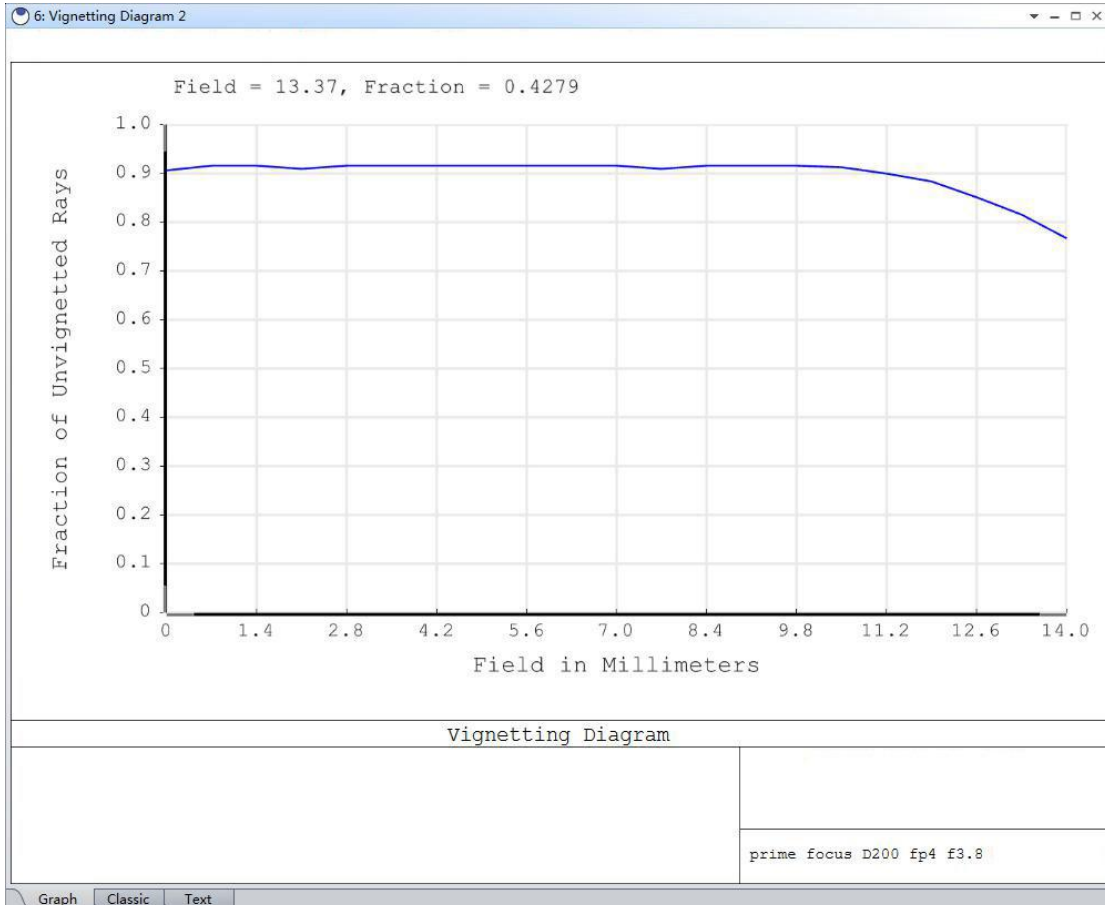

2inch 0.95X coma corrector

F4->F3.8; F5->F4.75

1、D=200mm F4 parabolic mirror、image circle=28mm

2、D=200mm F5 parabolic mirror、image circle=28mm

3、D=300mm F4 parabolic mirror、image circle=28mm

4、D=300mm F5 parabolic mirror、image circle=28mm