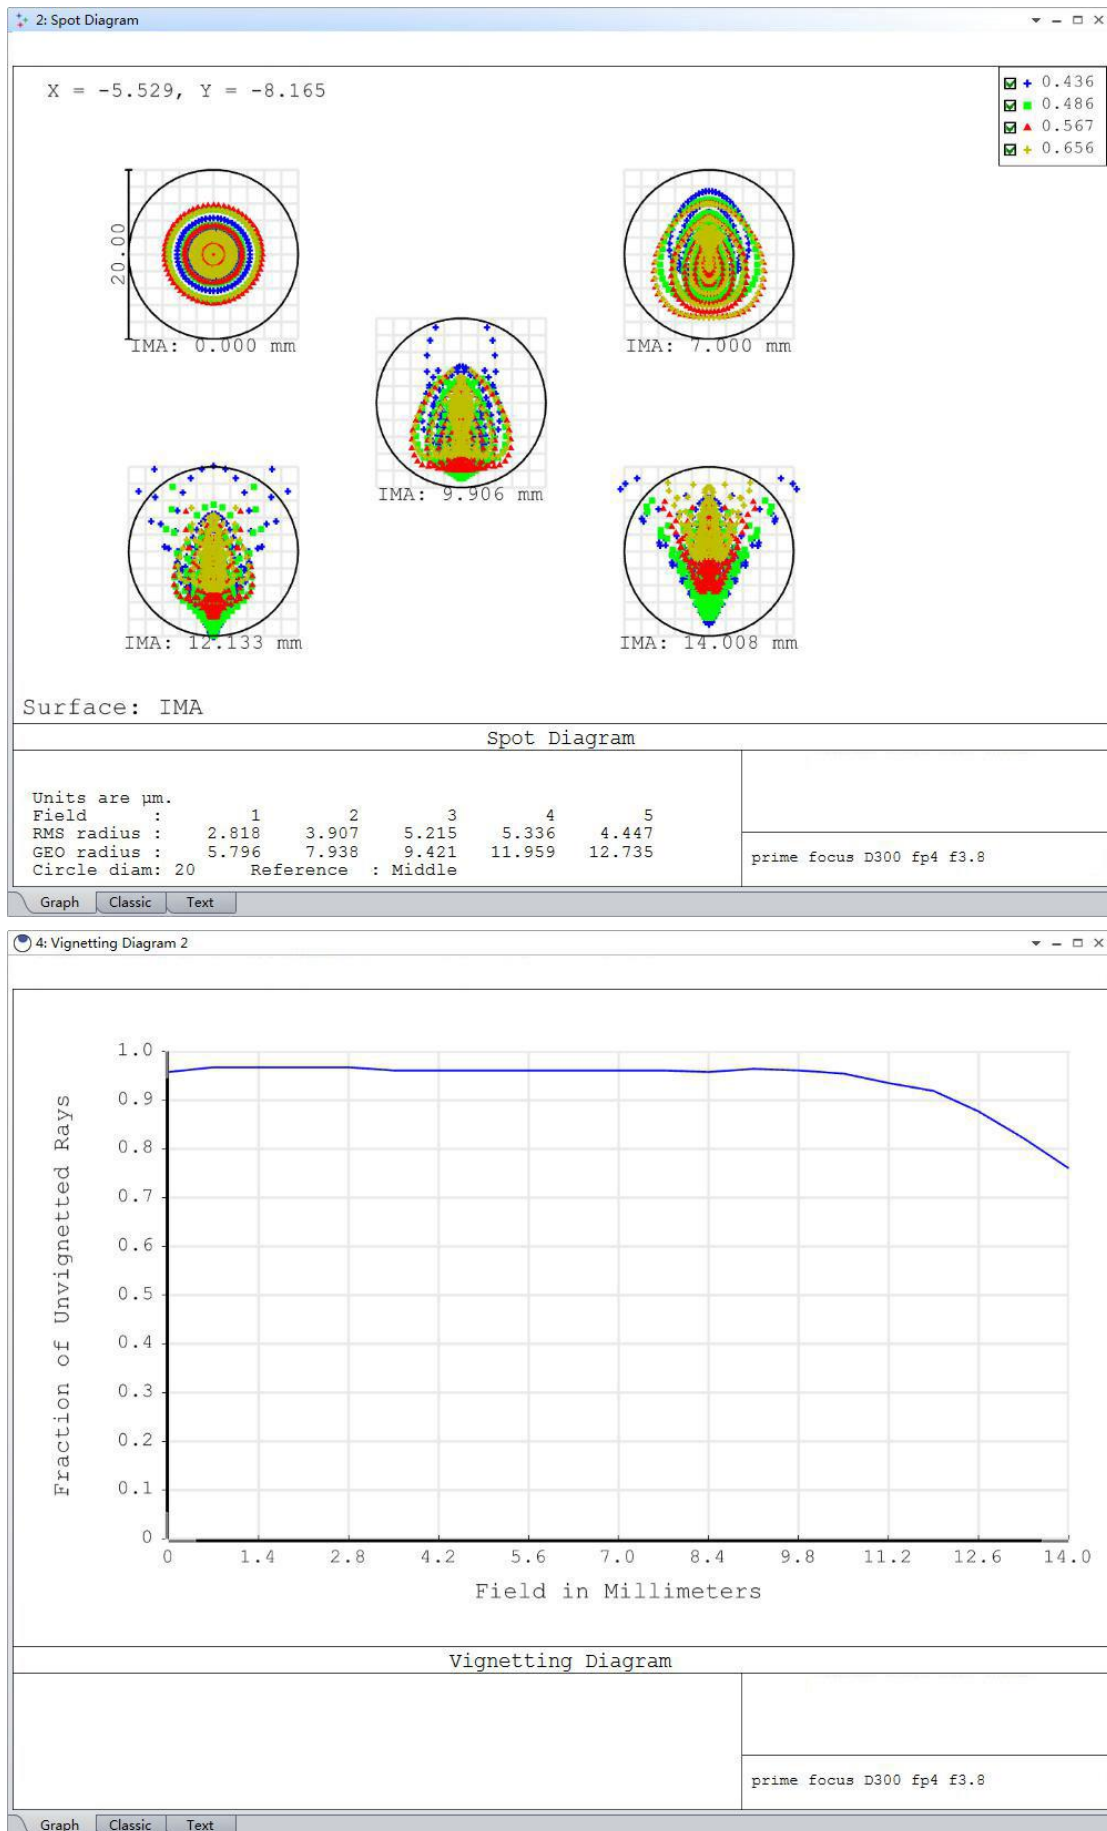

2inch 0.95X coma corrector

F4->F3.8; F5->F4.75

1、D=200mm F4 parabolic mirror、image circle=28mm

2、D=200mm F5 parabolic mirror、image circle=28mm

3、D=300mm F4 parabolic mirror、image circle=28mm

4、D=300mm F5 parabolic mirror、image circle=28mm