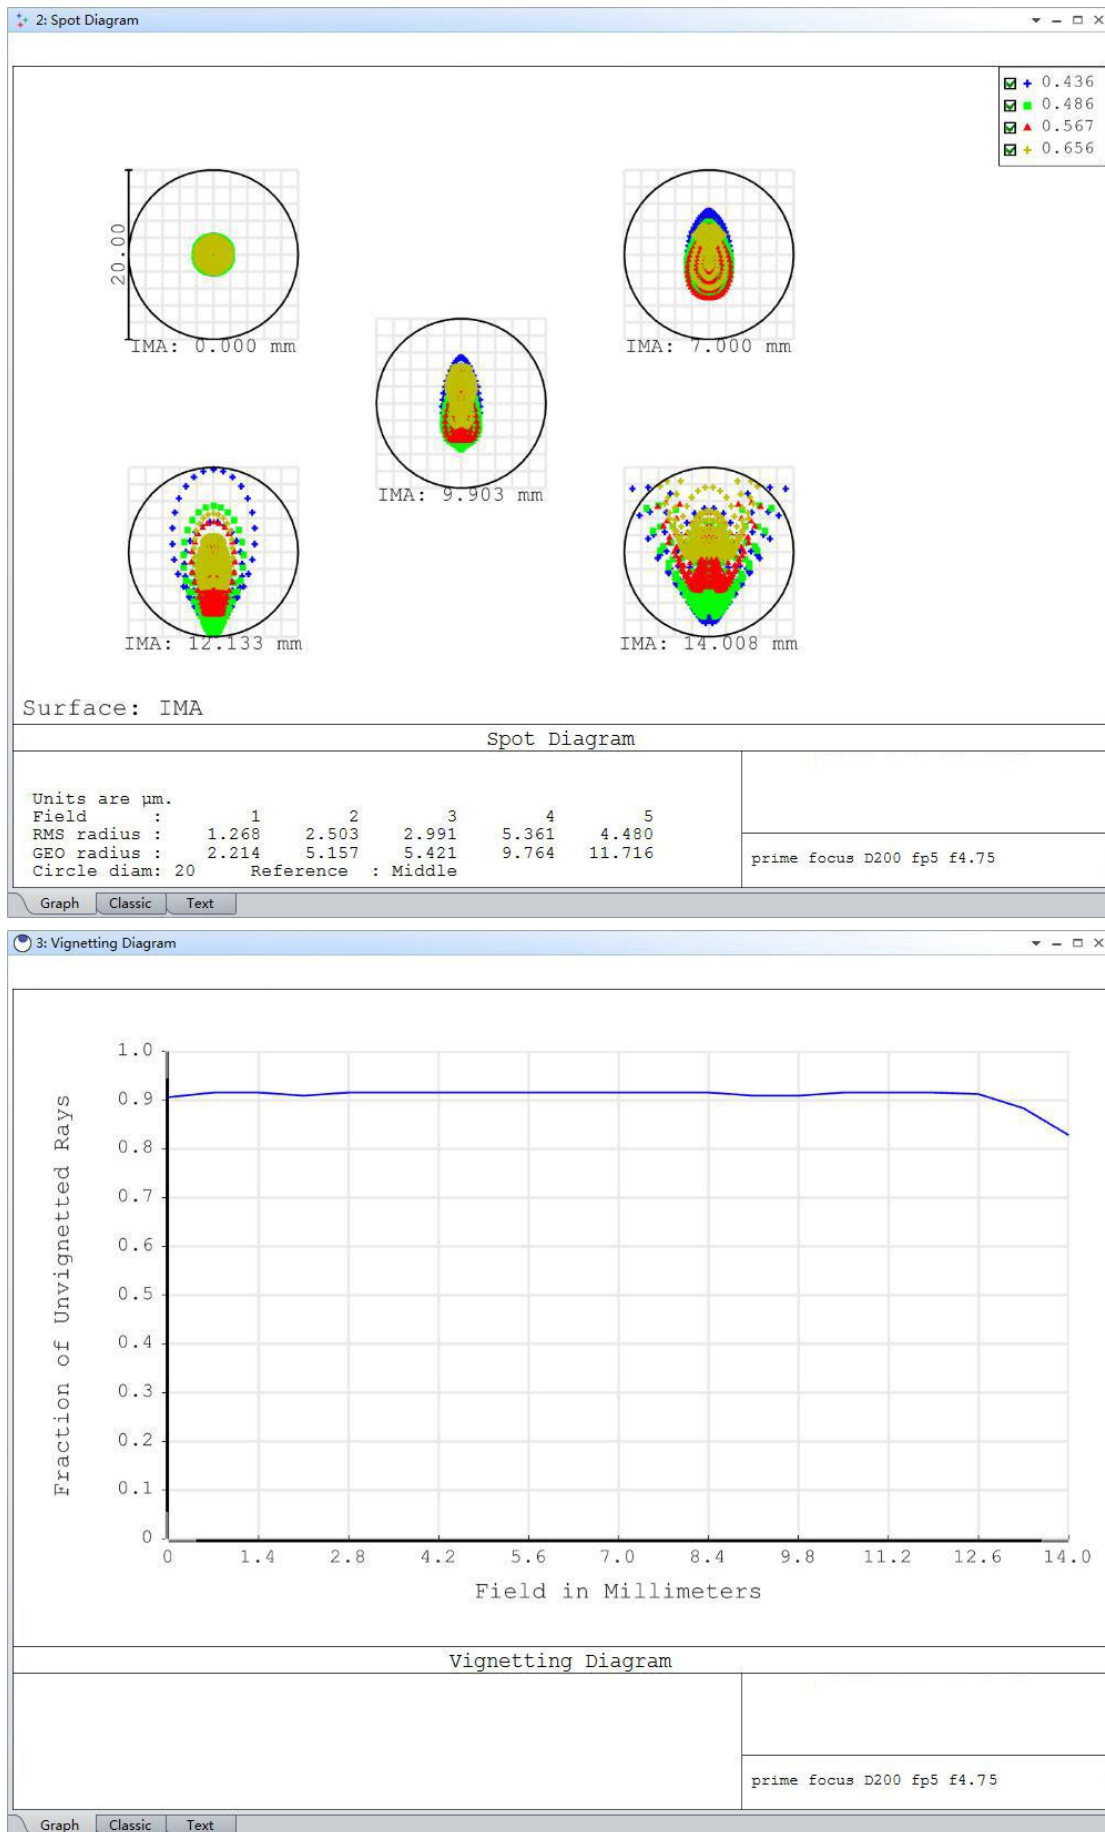

2inch 0.95X coma corrector

F4->F3.8; F5->F4.75

1、D=200mm F4 parabolic mirror、image circle=28mm

2、D=200mm F5 parabolic mirror、image circle=28mm

3、D=300mm F4 parabolic mirror、image circle=28mm

4、D=300mm F5 parabolic mirror、image circle=28mm