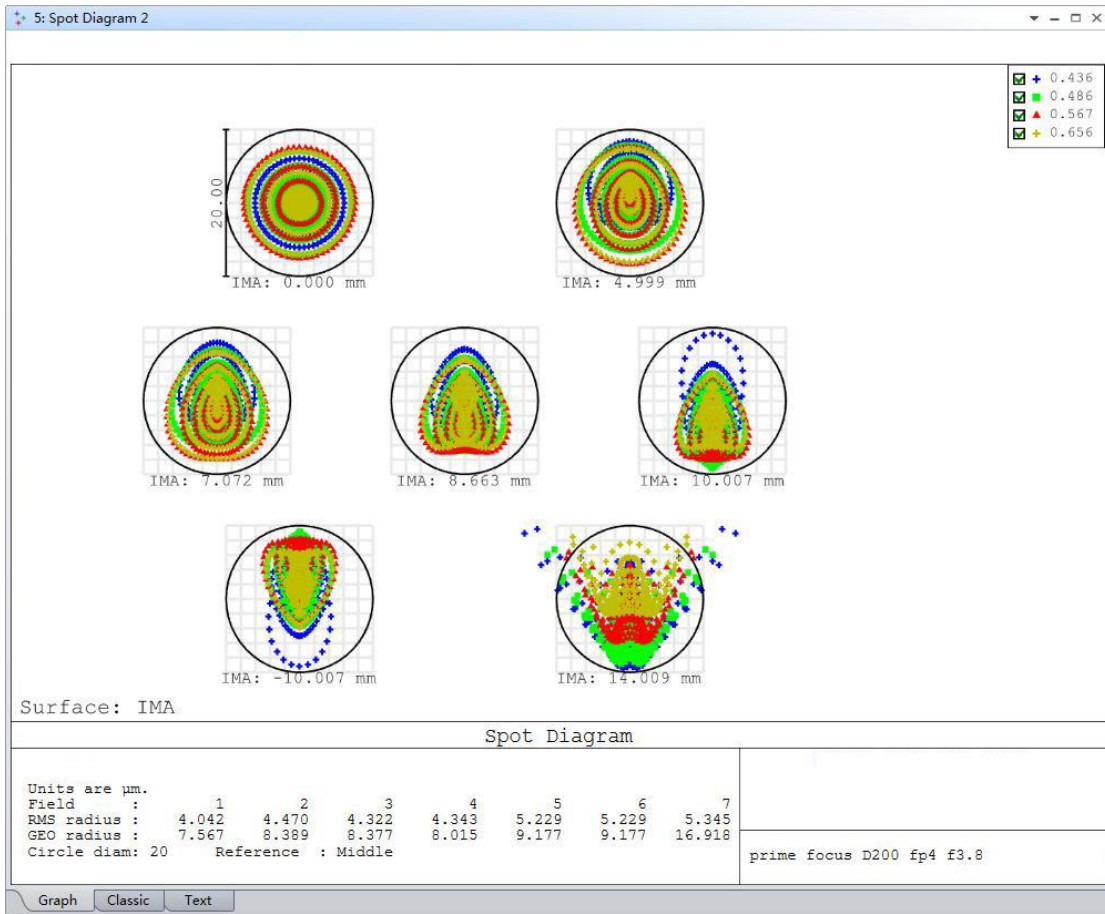

2inch 0.95X coma corrector

F4->F3.8; F5->F4.75

1、D=200mm F4 parabolic mirror、image circle=28mm

2、D=200mm F5 parabolic mirror、image circle=28mm

3、D=300mm F4 parabolic mirror、image circle=28mm

4、D=300mm F5 parabolic mirror、image circle=28mm